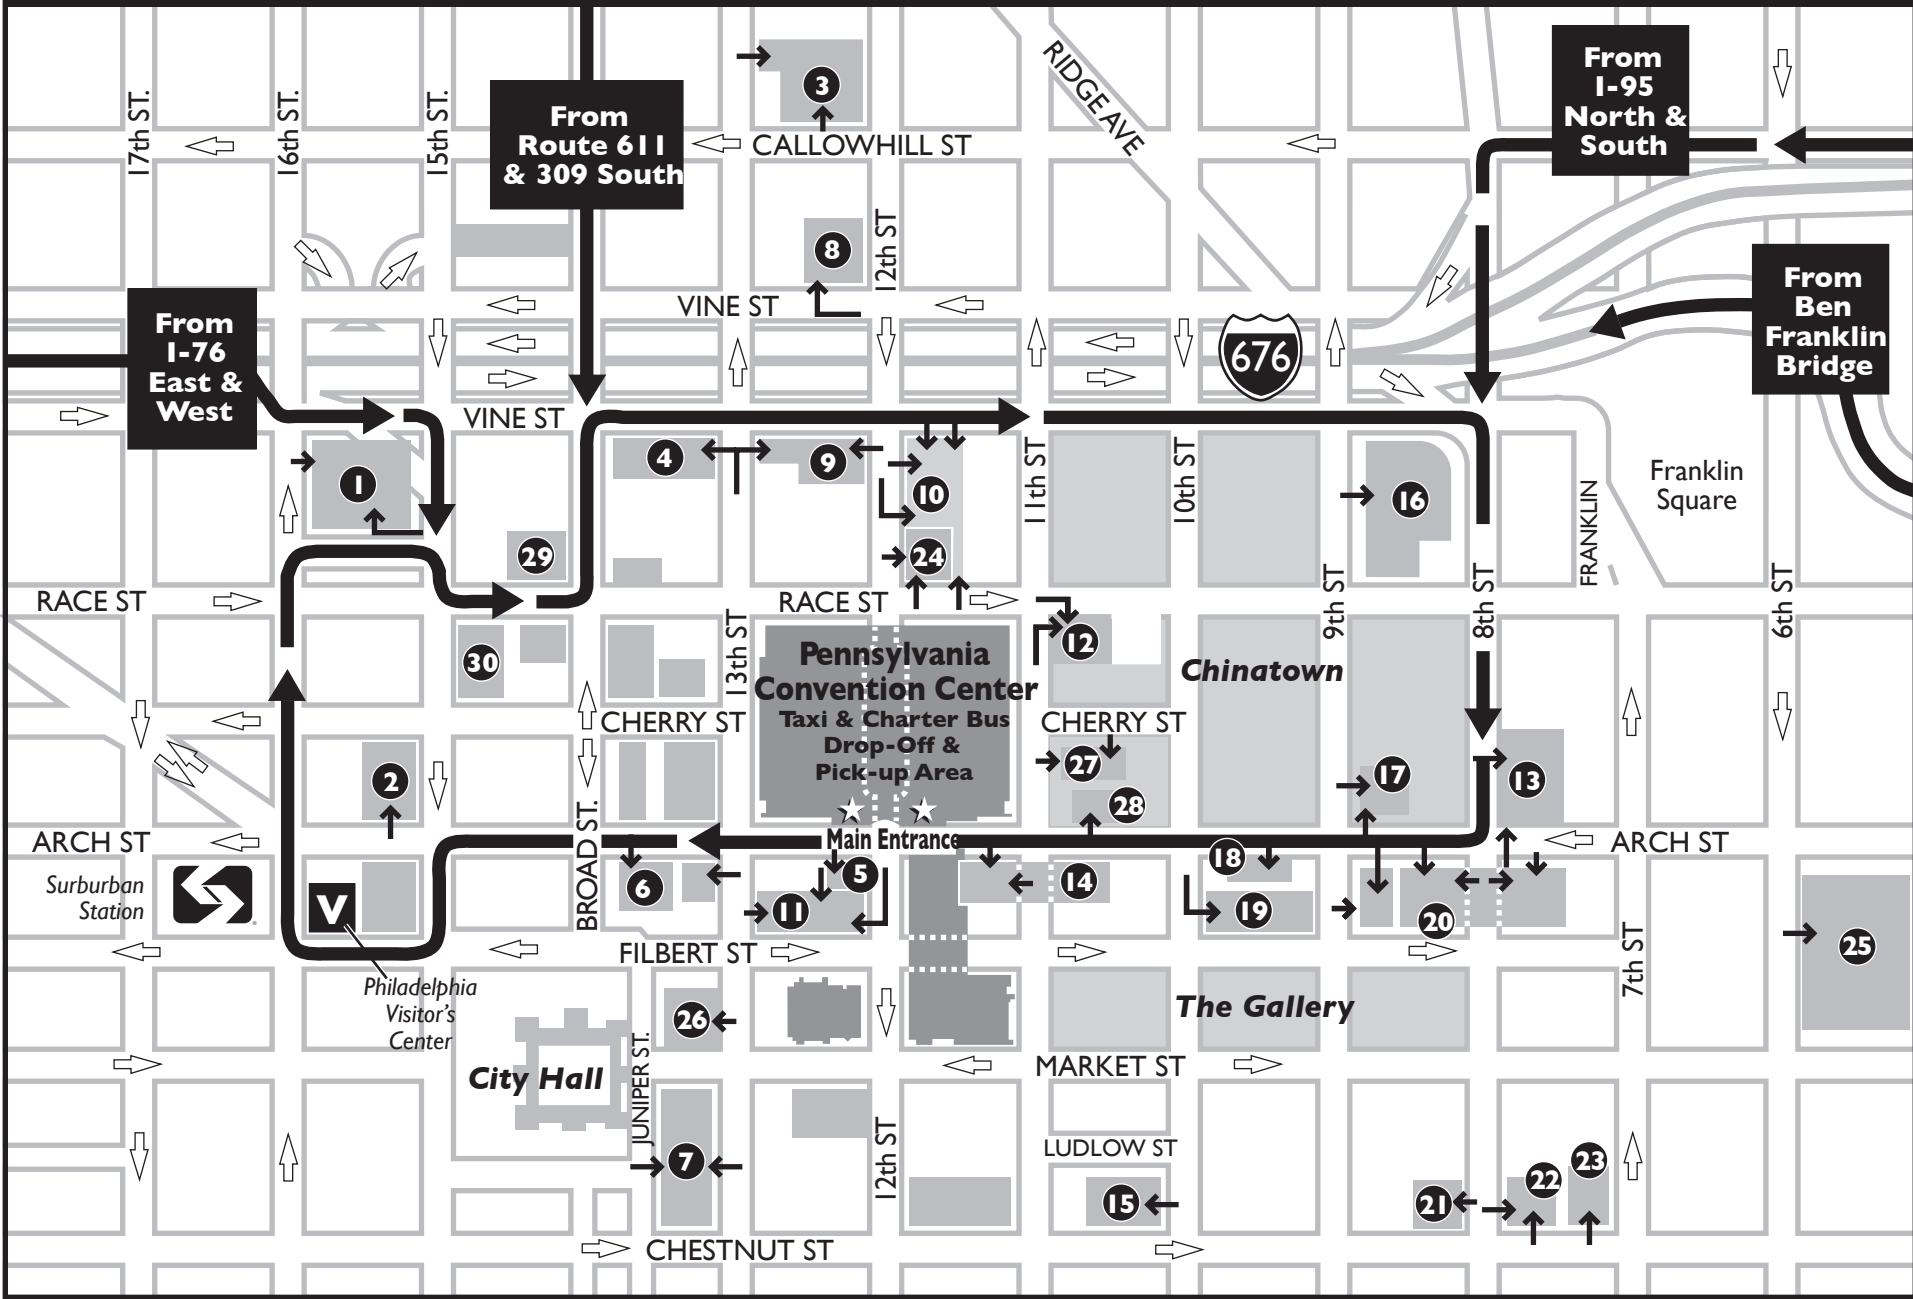

PARKING LOT LOOP

LOT #	OPERATOR NAME	LOCATION	CONTACT	PHONE	LOT	CAPACITY	CLEARANCE
1	Realen Gateway	15th & Vine Street	Tom Dunn	215-563-1550	G	1050	7'
2	Phila. Parking Authority	15th & Arch Street	Rocco Morrotto	215-683-9684	L	115	NA
3	DLC Parking Services	12th & Callowhill	Patrick Femia	215-829-8200	L	214	NA
4	EZ Park	Broad & Vine Street	Harvey Spear	215-733-0700	L	150	NA
5	Parkway	12th & Arch Street	Zerihum Belay	215-640-3810	L	70	NA
6	Central Parking System	1324 Arch Street	Chris Sherman	215-563-3650	L	110	NA
7	Five Star	1300 Market Street	Jeffrey Eckman	215-546-7524	G	650	5'10"
8	EZ Park	1201 Vine/NW Crn.	Harvey Spear	215-733-0700	L	50	NA
9	EZ Park	12th & Vine/SW Crn.	Harvey Spear	215-733-0700	L	250	NA
10	Parkway	12th & Vine/SE Crn.	Zerihum Belay	215-640-3810	L	200	NA
11	Parkway	12th & Filbert Street	Zerihum Belay	215-575-4005	G	860	NA
12	Central	11th & Race Street	Chris Sherman	215-563-3650	G	260 Valet	7'
13	Parkway	8th & Arch Street	Zerihum Belay	215-640-3810	L	126	NA
14	Gallery II Garage	11th & Arch Street	Sam Switzenbaum	215-722-1100	G	750	6'2"
15	Phila. Parking Authority	10th & Ludlow Street	Rocco Morrotto	215-683-9684	G	450	7'
16	EZ Park	8th-9th/Race to Vine	Harvey Spear	215-733-0700	L	300	NA
17	Parkway	815 Arch Street	Zerihum Belay	215-640-3810	L	120	NA
18	EZ Park	912-20 Arch Street	Harvey Spear	215-733-0700	L	80 Valet	NA
19	Phila. Parking Authority	10th & Filbert Street	Rocco Morrotto	215-683-9684	G	850	6'2"
20	Central Parking System	8th & Filbert Street	Chris Sherman	215-563-3650	G	1222	6'7"
21	Phila. Parking Authority	801 Chestnut Street	Rocco Morrotto	215-683-9684	L	75	NA
22	Five Star Jeweler's Row	8th & Chestnut Street	Jeffrey Eckman	215-546-7524	G	400	7'
23	Five Star Jeweler's Row	711 Chestnut Street	Jeffrey Eckman	215-546-7524	L	100	NA
24	Rosin's Parking	12th & Race Street	Mark Rosin	215-563-5421	L	80	NA
25	Phila. Parking Authority	5th & Market Street	Rocco Morrotto	215-683-9684	G	656	6'6"
26	Five Star	13th & Market Street	Jeffrey Eckman	215-546-7524	L	162	NA
27	Parkway	11th & Cherry	Zerihum Belay	215-640-3810	L	65	N/A
28	Parkway	10th & Arch	Zerihum Belay	215-640-3810	L	40	N/A
29	Parkway	Broad & Race	Zerihum Belay	215-640-3810	G	418	7'
30	Parkway	15th & Race	Zerihum Belay	215-640-3810	G	218	7'